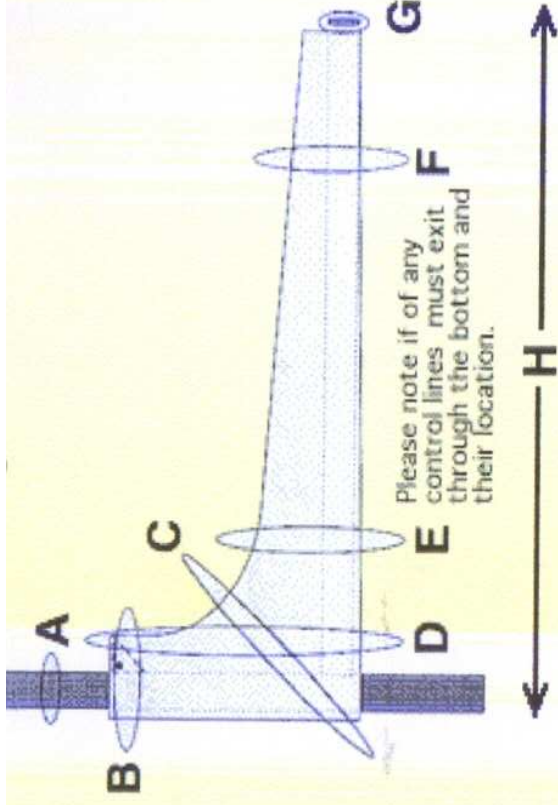

Custom Mainsail Covers

These custom mainsail covers are made to order, tailored to the size and shape of your stowed mainsail. Cover has "Common Sense" twist fasteners down the mast and across the foot and across the foot and your choice of either open or wrap around aft end (Please specify.) Available in all Sunbrella colors. For Color selection please visit www.sunbrella.com/usa/fireflies.html

Custom Mainsail Covers

MEASURING GUIDE

- A.Mast circumference
- B.Circumference around mast and headboard
- C.Circumference at 45 degree angle
- D.Circumference from boom around headboard
- E.Circumference 24" behind front edge of the mast
- F.Circumference 24" forward of boom end
- G.Circumference of boom end
- H.Total length from front edge of mast to boom end.
(If you plan to get a new mainsail please allow a little extra room)